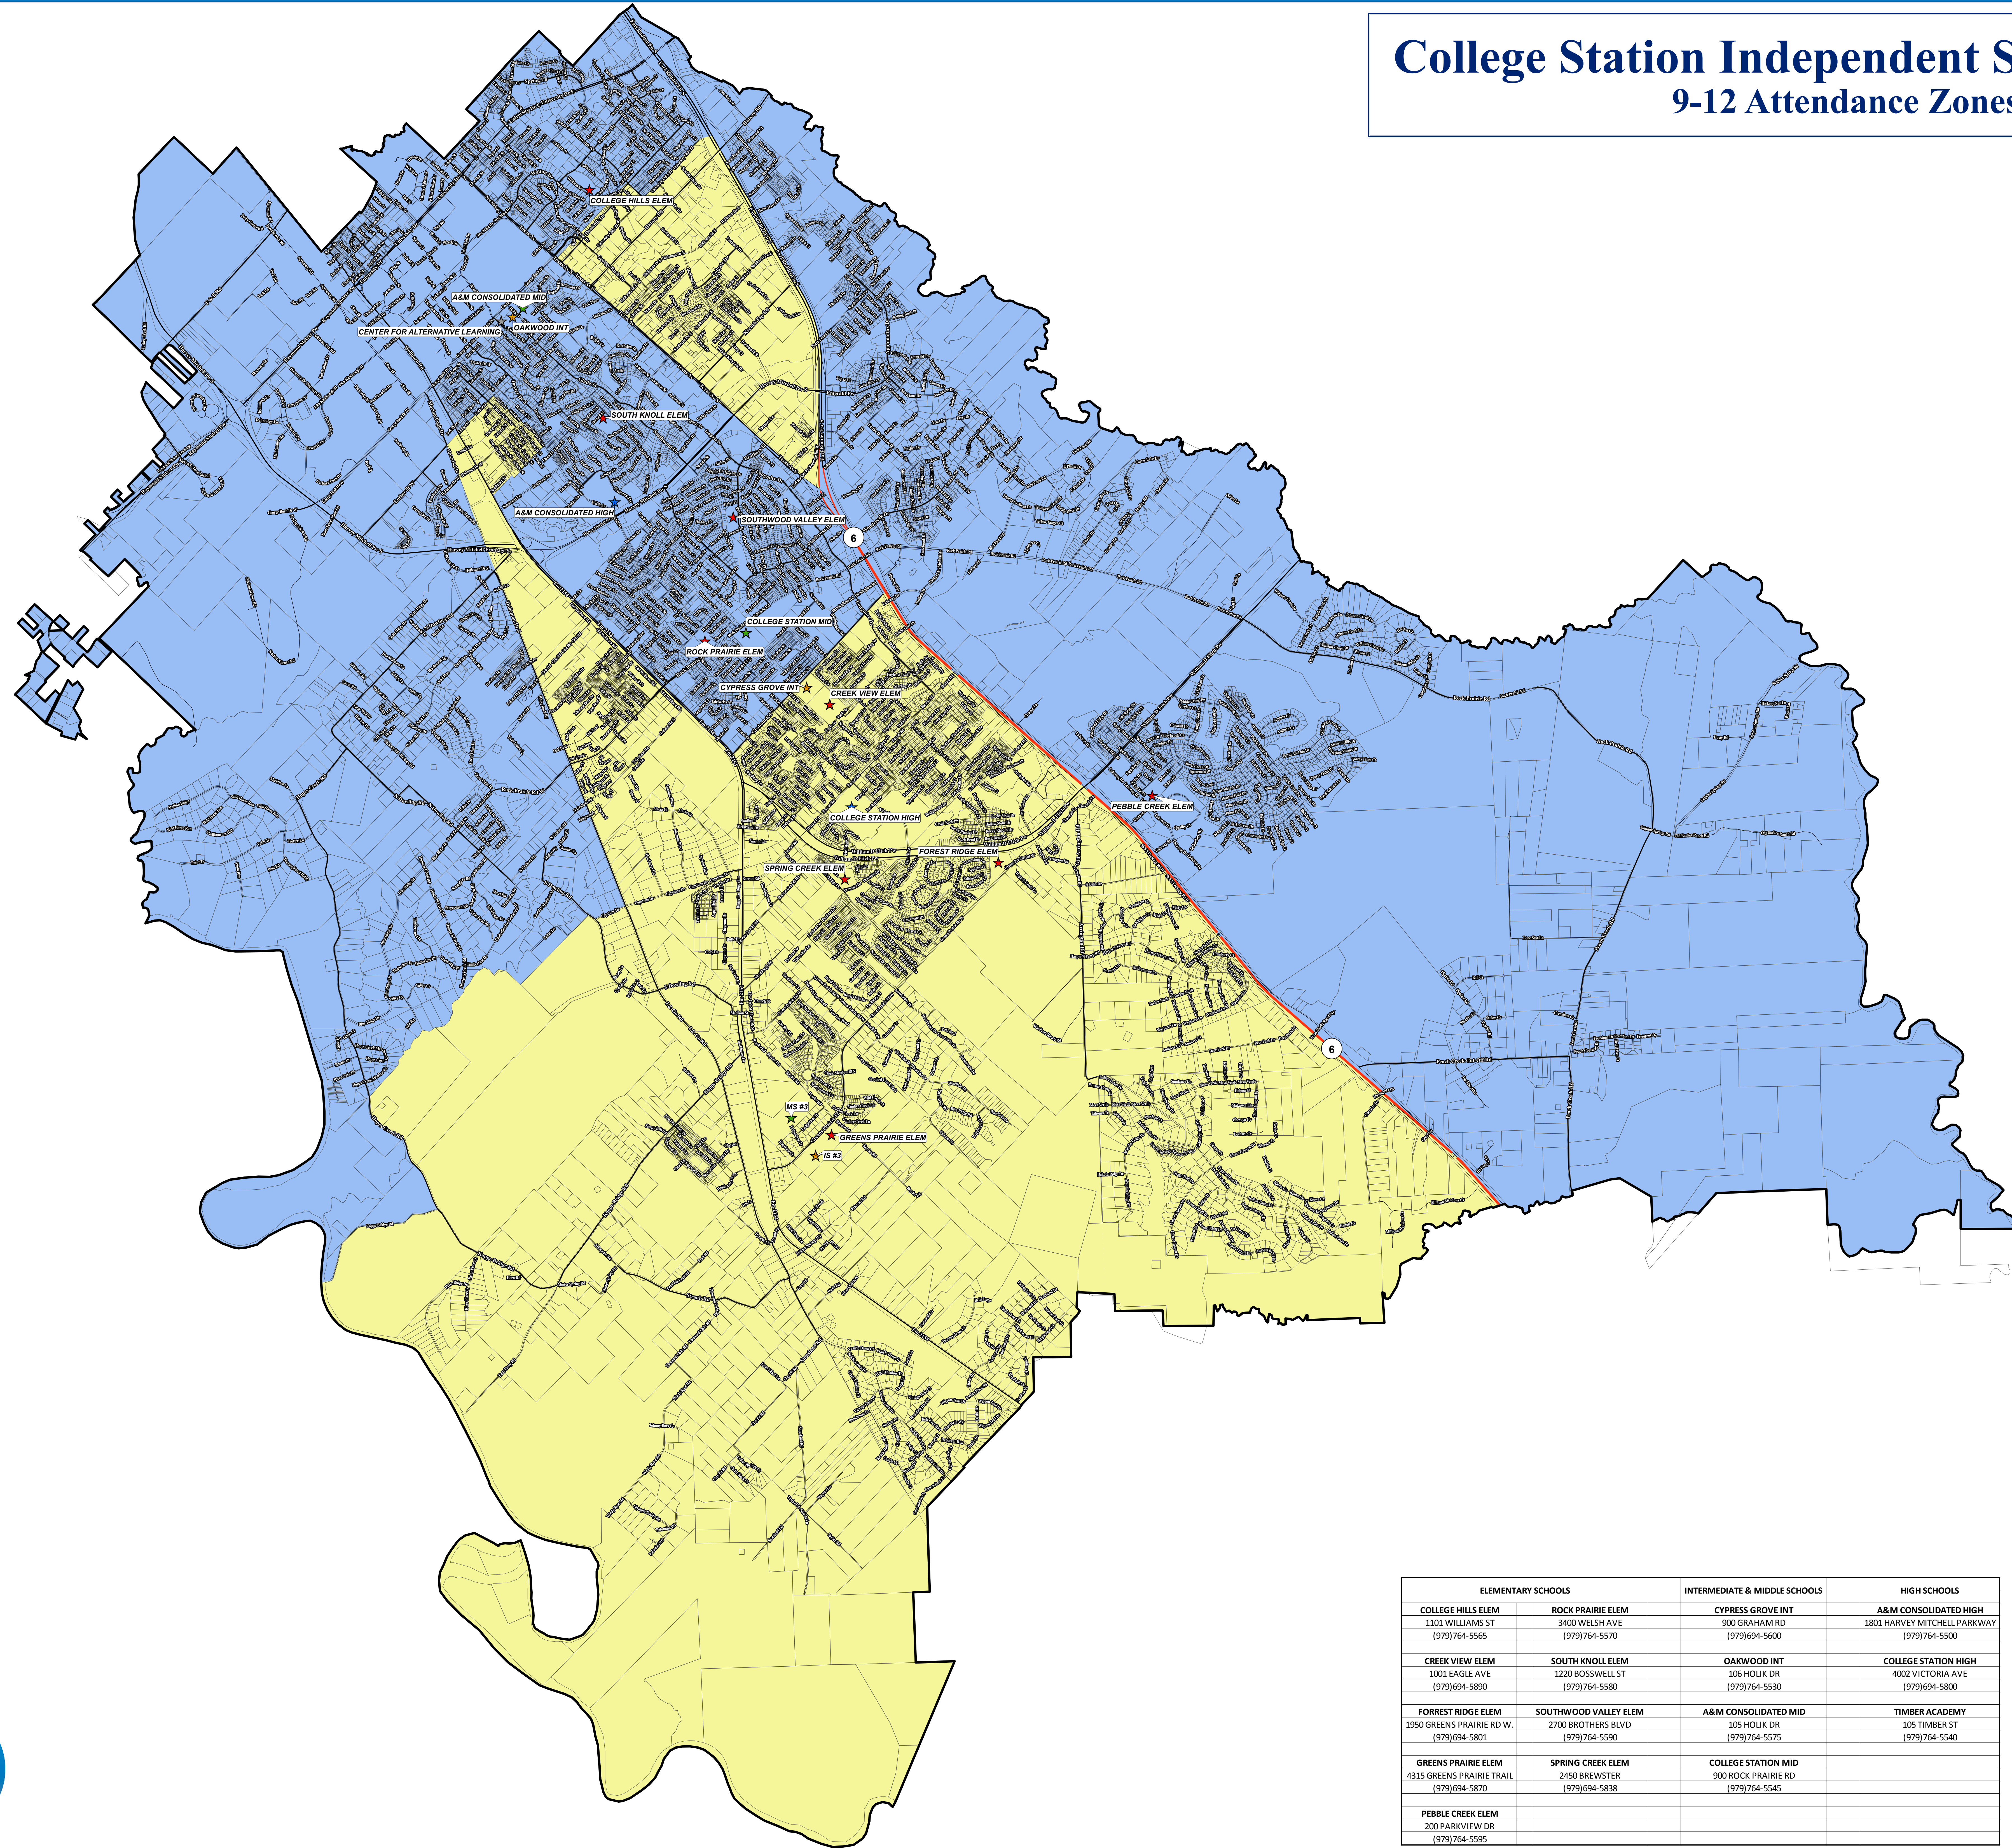

College Station Independent School District 9-12 Attendance Zones

Schools

- ★ Elementary
- ★ Intermediate
- ★ Middle School
- ★ High School
- ★ Alternative

Roads

- LOCAL ROAD
- MAJOR ARTERIAL
- SECONDARY HIGHWAY

Parcels

- Parcels
- A&M CONSOLIDATED
- COLLEGE STATION

ELEMENTARY SCHOOLS		INTERMEDIATE & MIDDLE SCHOOLS	HIGH SCHOOLS
COLLEGE HILLS ELEM 1101 WILLIAMS ST (979) 764-5565	ROCK PRAIRIE ELEM 3400 WELSH AVE (979) 764-5570	CYPRESS GROVE INT 900 GRAHAM RD (979) 694-5600	A&M CONSOLIDATED HIGH 1801 HARVEY MITCHELL PARKWAY (979) 764-5500
CREEK VIEW ELEM 1001 EAGLE AVE (979) 694-5890	SOUTH KNOLL ELEM 1220 BOSSWELL ST (979) 764-5580	OAKWOOD INT 106 HOLIK DR (979) 764-5530	COLLEGE STATION HIGH 4002 VICTORIA AVE (979) 694-5800
FORREST RIDGE ELEM 1950 GREENS PRAIRIE RD W. (979) 694-5801	SOUTHWOOD VALLEY ELEM 2700 BROTHERS BLVD (979) 764-5590	A&M CONSOLIDATED MID 105 HOLIK DR (979) 764-5575	TIMBER ACADEMY 105 TIMBER ST (979) 764-5540
GREENS PRAIRIE ELEM 4315 GREENS PRAIRIE TRAIL (979) 694-5870	SPRING CREEK ELEM 2450 BREWSTER (979) 694-5838	COLLEGE STATION MID 900 ROCK PRAIRIE RD (979) 764-5545	
PEBBLE CREEK ELEM 200 PARKVIEW DR (979) 764-5595			